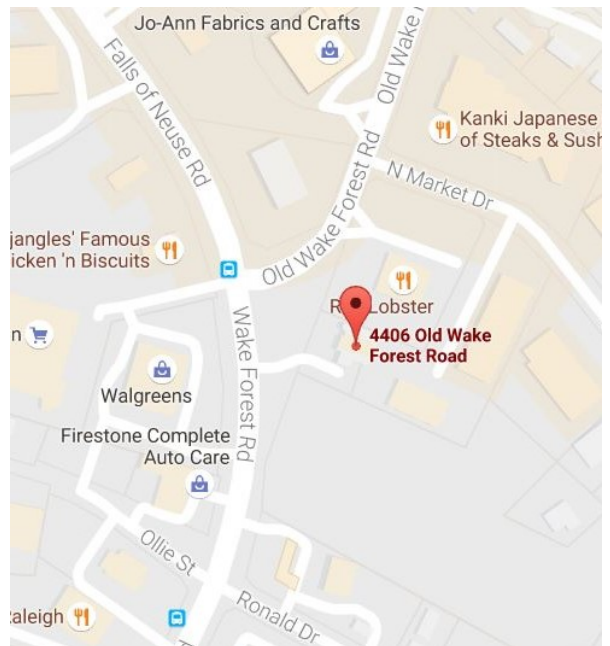

PRICING

Call for Pricing

JIM ETHERIDGE

Brokerage Services

Direct 252 291 4600

jim@etheridgeassociates.com

ETHERIDGE ASSOCIATES

400 Seven Hills Annex Wilson NC 27896

www.etheridgeassociates.com

This information has been secured from sources we believe to be reliable, but we make no representation or warranties, expressed or implied, as to the accuracy of the information.